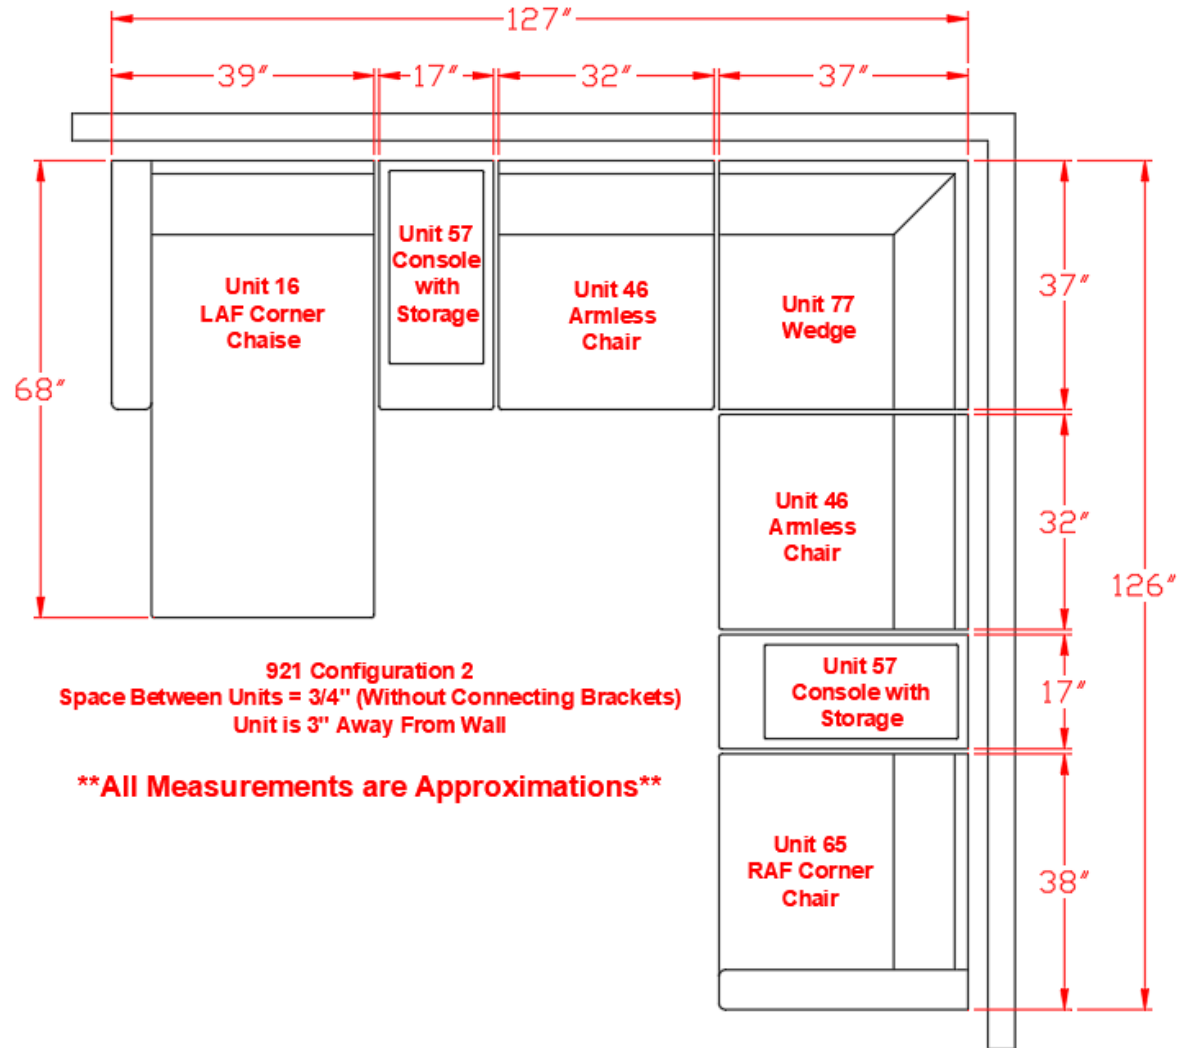

9210417

Call Out	Description
●	Blown Fiber
●	Cushion Chaise Pad - top Pad
●	Cushion Foam
●	KD Component
●	Cover

Signature
DESIGN
BY **ASHLEY**®

Signature
DESIGN
BY **ASHLEY**®

921 SECTIONAL DIMENSIONS 7 PIECE CONFIGURATION

921 Configuration 2
Space Between Units = 3/4" (Without Connecting Brackets)
Unit is 3" Away From Wall

****All Measurements are Approximations****

921 SECTIONAL DIMENSIONS 7 PIECE CONFIGURATION